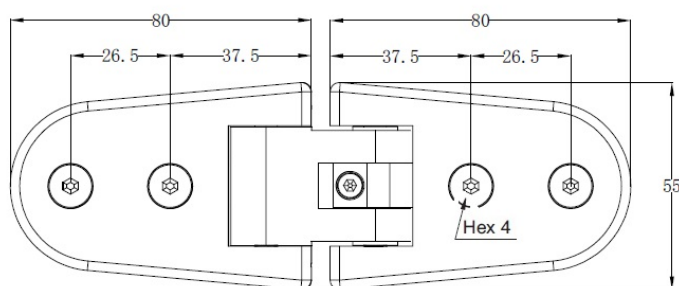

## Description:

Shower Hinge "Zug" (New), 180DG, Alu-Look, Glass/Glass, 6-10mm Glass Thickness, W/Angle Adjustment Function & 25DG Return, Function, Brass Material, Oval Shape W/Straight Edges

## Item number:

15.23.022-0

Units	Box	Carton	HS Code	Barcode
Pcs.	1	10	8302100090	
				5704866401425