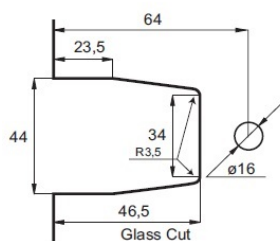

## Description:

Shower Hinge "Zug" (New), 180DG, Alu-Look, Glass/Glass, 6-10mm Glass Thickness, W/Angle Adjustment Function & 25DG Return, Function, Brass Material, Oval Shape W/Straight Edges

## Item number:

15.23.022-0

Units	Box	Carton	HS Code	Barcode
Pcs.	1	10	8302100090	
				5704866401425